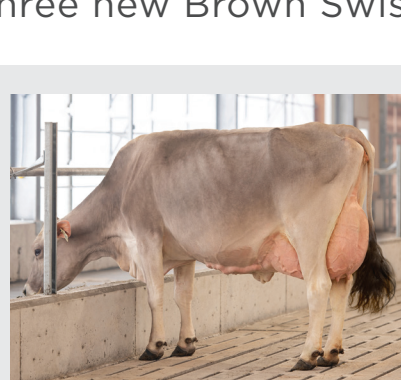

NEW SIRES ADDED BROWN SWISS

Three new Brown Swiss sires were added:

0200BS01012 GUBELMAN KING KONG

CRAZY HORSE x BIVER