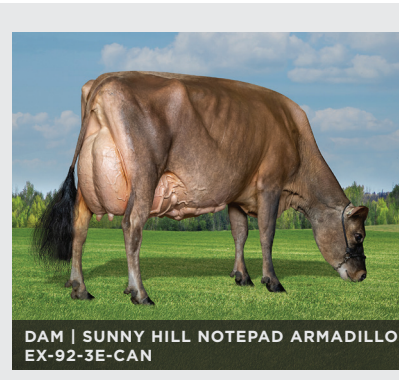

2026 APRIL PROTEIN HIGHLIGHTS

The April Protein Breeds proof round delivered strong results for Semex, with the majority of bulls strengthening or improving their positions across breeds. These results reinforce Semex's leadership in Jersey, Ayrshire, and Brown Swiss genetics, highlighted by dominant showings in both proven and genomic rankings. The April proof also includes the addition of six new Jersey sires and three new Brown Swiss sires, all available in sexed semen.

PROVEN JERSEY SIRES

0200JE01320 LENCREST TOBEFAMOUS

JX CHIEF{6} x PREMIER

Tobefamous maintained his #1 ranking on the Jersey LPI list, continuing his leadership among proven Jersey sires.

0200JE01297 SUNNY HILL AIR